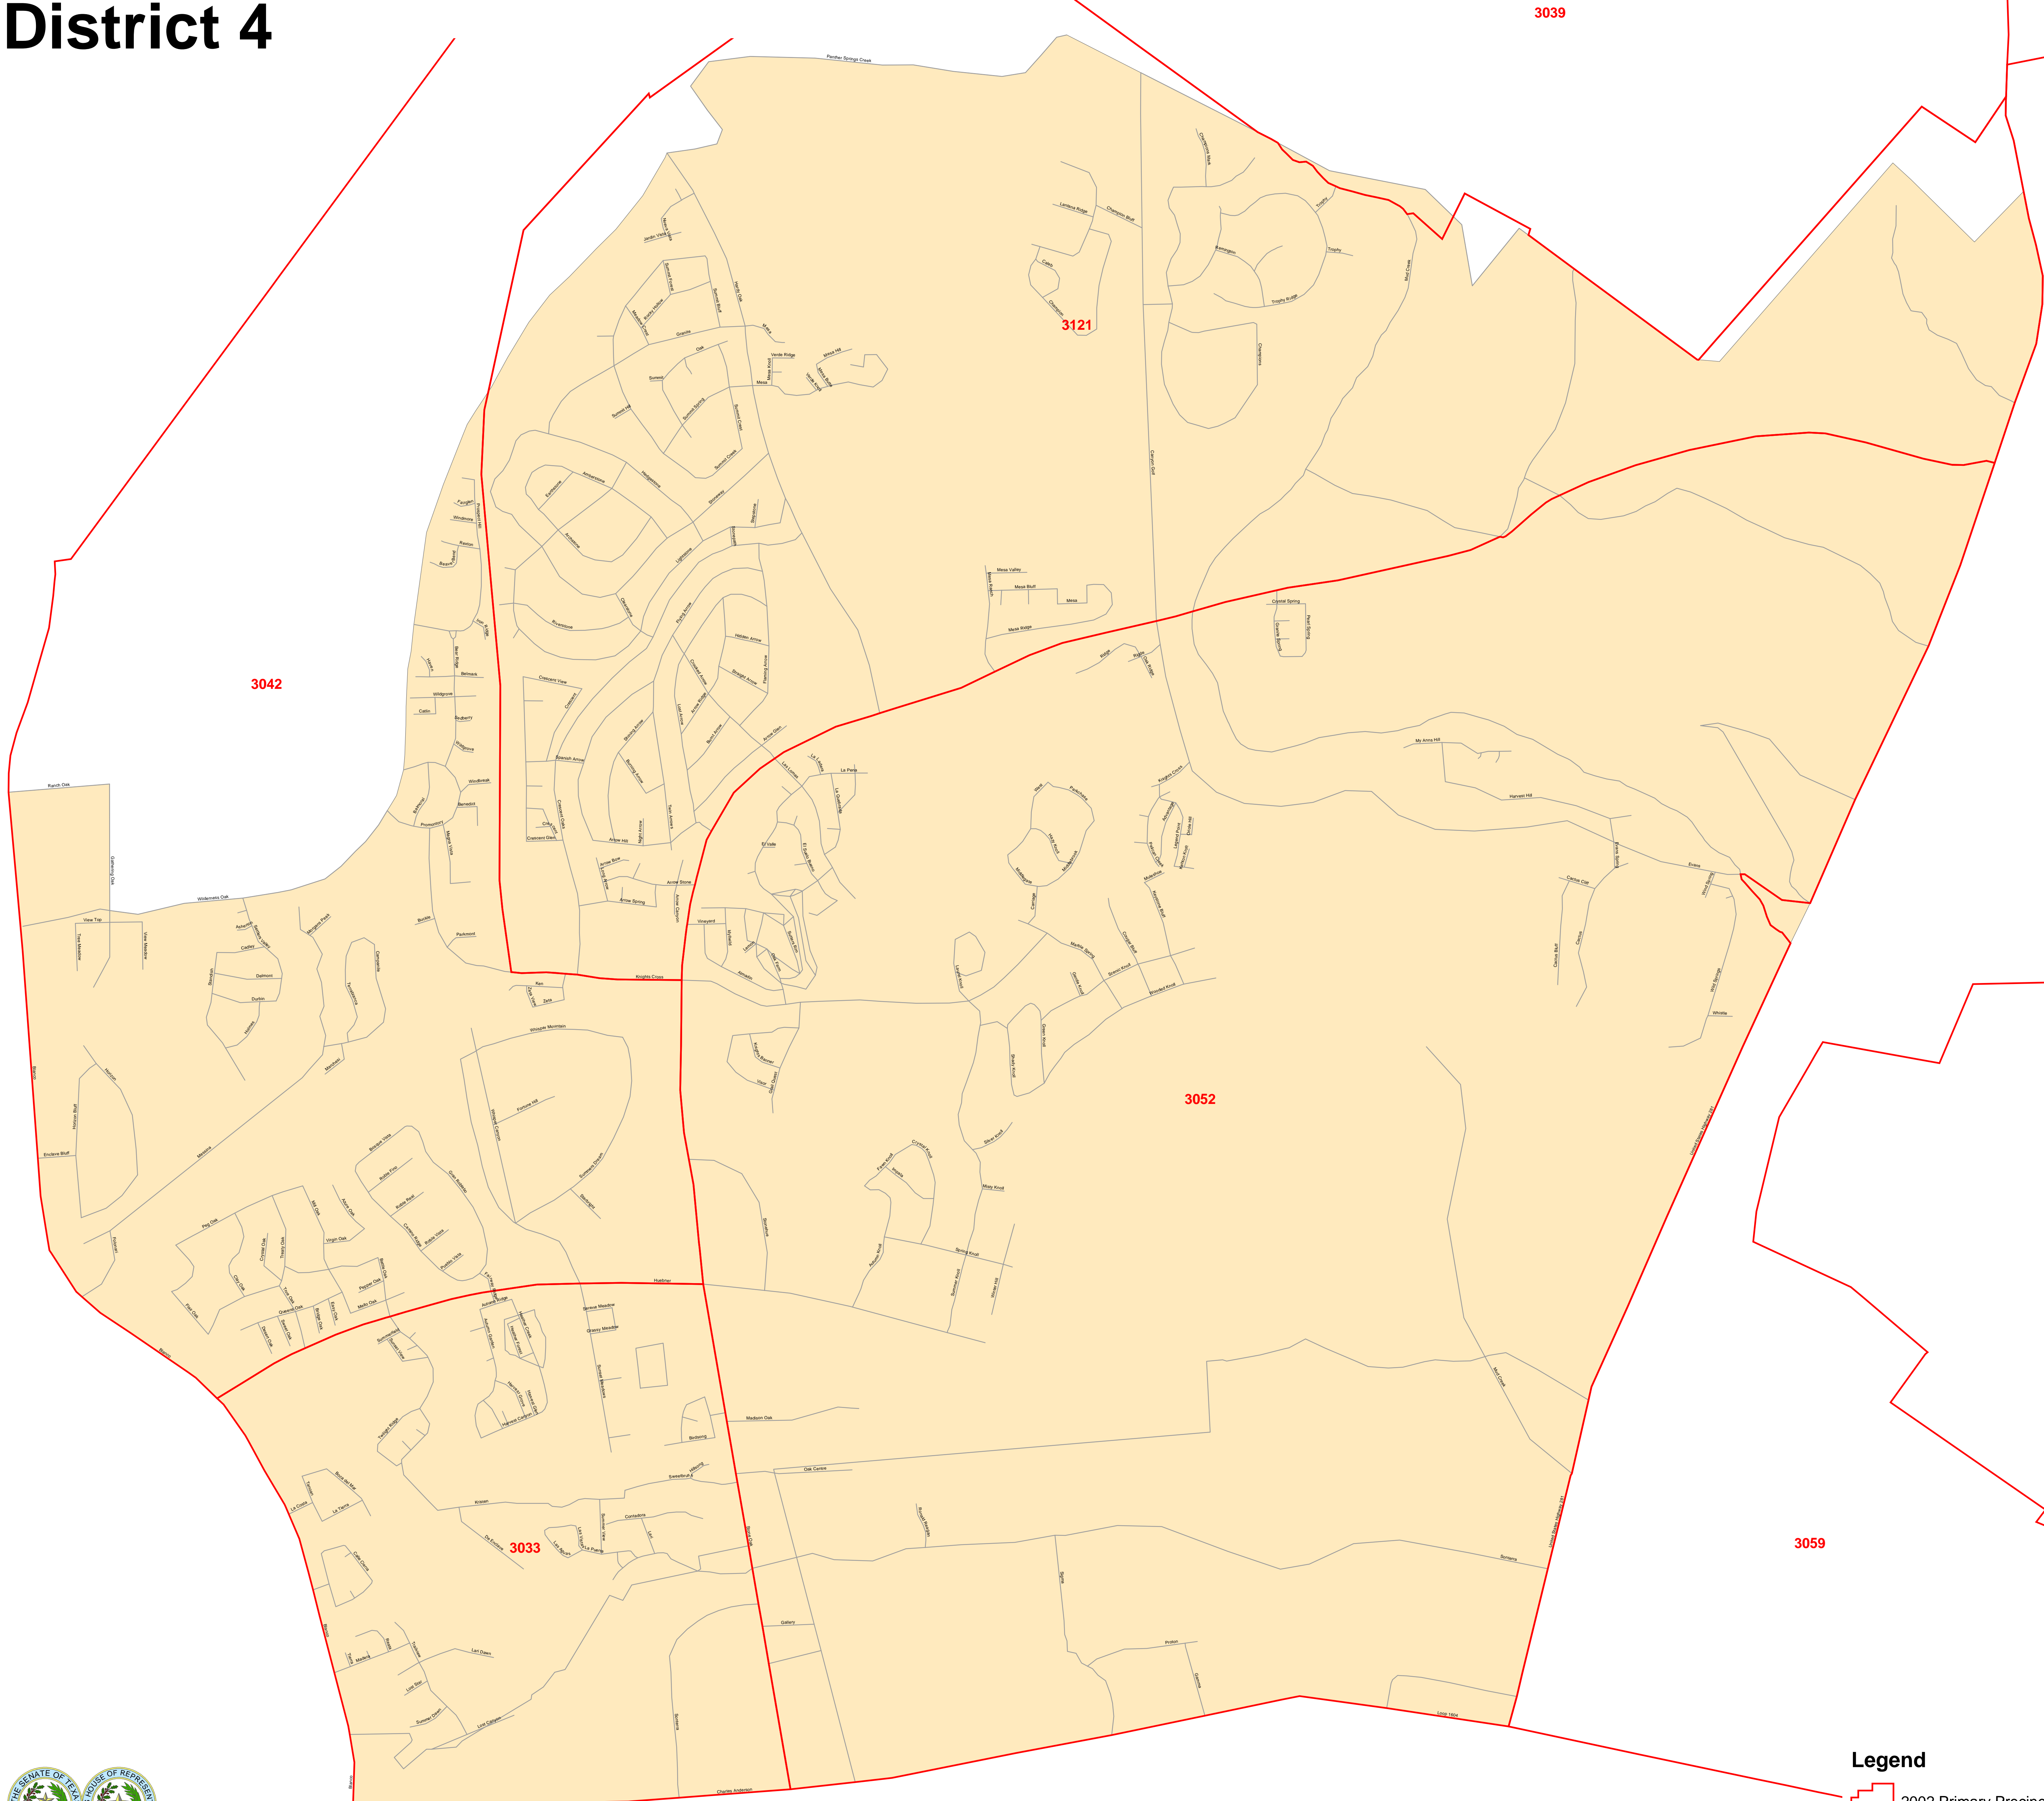

Trinity Glen-Rose Groundwater Conservation District Conservation District District 4

Legend

- 2002 Primary Precincts
- 2000 Census TIGER

15 Aug 02 TrinityGlenRoseGCCDDist4.mxd